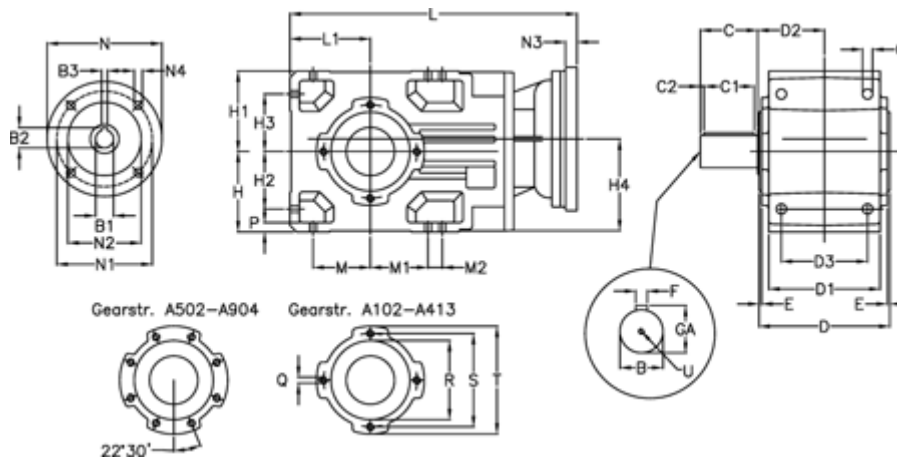

Article number: 29600100721220
 Description: Bevel helical gearbox
 A102UR-7,2-P63B5

Measures

B = 25	D1 = 95	H1 = 70	M2 = 0	Q = M8x12
B1 = 11	D2 = 63.0	H2 = 50	N = 140	R = 80
B2 = 12.8	D3 = 75	H3 = 50	N1 = 115	S = 100
B3 = 4	Description = A102UR-xx-P63 B5	H4 = 83.0	N2 = 95	T = 120
C = 45	E = 3.0	L = 282.5	N3 = -	U = M8x19
C1 = 35	F = 8	L1 = 70	N4 = M8x19	
C2 = 5.0	GA = 28	M = 50	O = 9.5	
D = 117	H = 70	M1 = 50	P = 9	